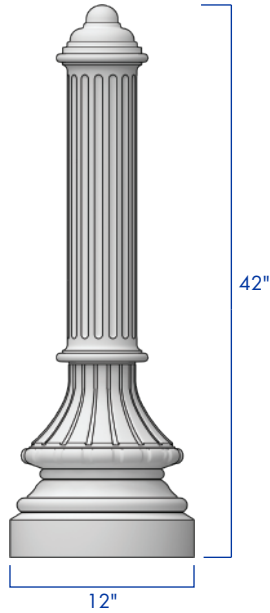

MONTANA BOLLARD UNLIT

DIMENSIONS

ANCHORAGE

Anchor Bolt
 Bolt Projection
 3.25" - 3.75"

Anchor Plate
 11.5" Diameter
 9" B.C.D.

DESCRIPTION

An outstanding traditional design and authentic appearance that is suitable for a variety of applications. The MON-BOL-UL by AV Poles and Lighting is ideal for courtyards, pathways, and storefronts.

FEATURES

- Corrosion resistant cast aluminum construction
- Stainless steel hardware
- TGIC thermoset polyester powder coat finish is electrostatically applied at a 3.0 mil nominal thickness. A five stage metal pre-treatment process and sealer provide maximum corrosion resistance. The powder top coat is baked in excess of 400 degrees for supreme endurance.

SUITABLE FOR
WET
 LOCATIONS

ORDERING INFORMATION

AVPL -			
BOLLARD	HEIGHT	FINISH	OPTIONS
MON-BOL-UL	42"	DARK BRONZE	BANNER EYE BOLT
		BLACK	
		WHITE	
		GREY	
		GREEN	