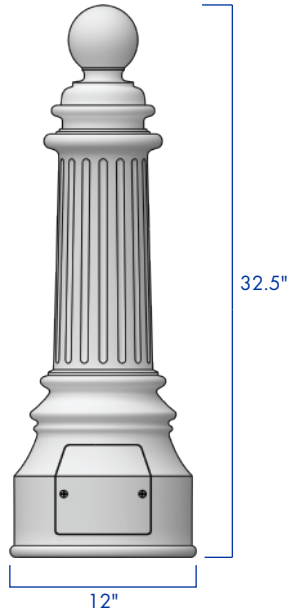

### DIMENSIONS

### ANCHORAGE

**Anchor Bolt**  
Bolt Projection  
3.25" - 3.75"

**Anchor Plate**  
11.5" Diameter  
9" B.C.D.