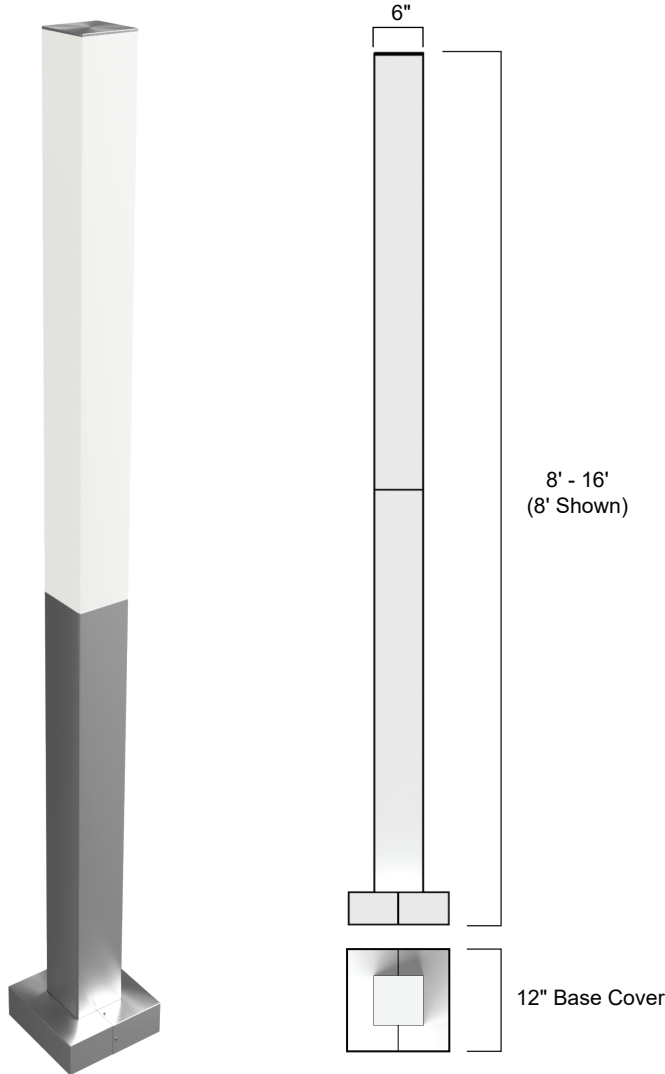

AVPL LC-SQ-WA - LED Light Column Square

Description

The Light Column sets the standard for producing an eye catching and calming visual display in public areas, while taking advantage of an energy saving LED light source. The Light Column is suited for both classic and modern architecture. This luminaire creates a stylish effect at night, and possesses attractive decor during the day.

Materials

Two-piece aluminum base cover

Stainless Steel Hardware

Extruded aluminum straight 6" square shaft and cap

White acrylic lens mounts to extruded aluminum shaft and cap, fully gasketed using molded high temperature silicon

Aluminum boards with rated life 50,000 hours

TGIC thermoset polyester powder coat finish is electrostatically applied at a 3.0 mil nominal thickness. A five stage metal pre-treatment process and sealer provide maximum corrosion resistance. The powder top coat is baked in excess of 400 degrees for supreme endurance.