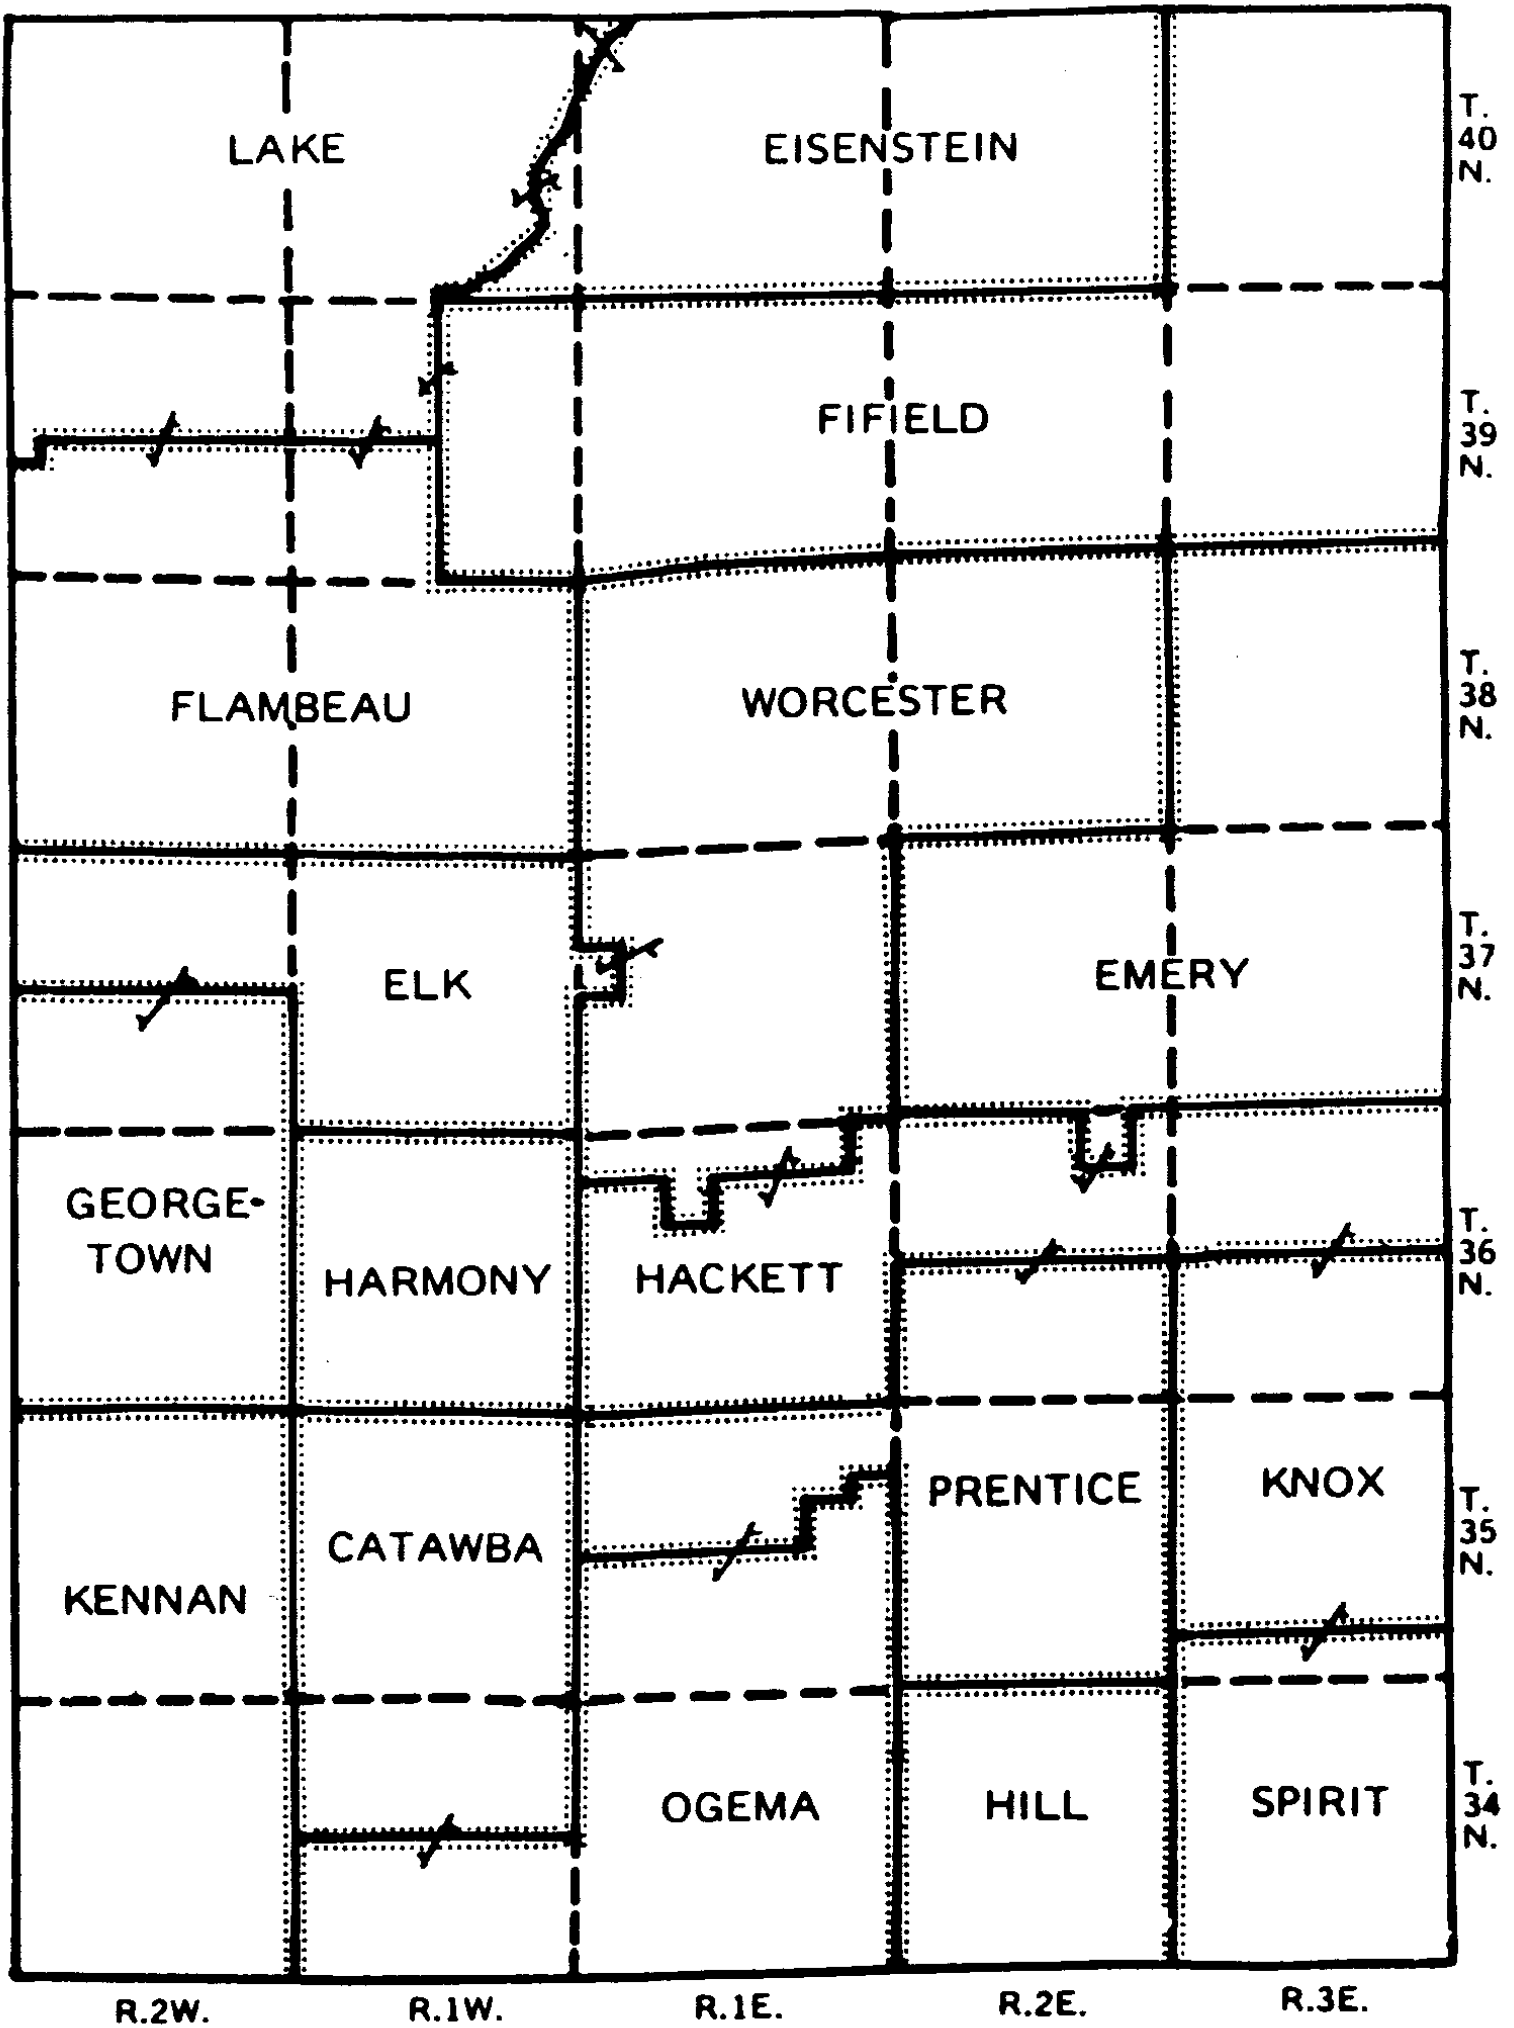

LAKE

EISENSTEIN

FIFIELD

FLAMBEAU

WORCESTER

ELK

EMERY

GEORGETOWN

HARMONY

HACKETT

KENNAW

CATAWBA

PRENTICE

KNOX

OGEMA

HILL

SPIRIT

R.2W.

R.1W.

R.1E.

R.2E.

R.3E.

T. 40 N.

T. 39 N.

T. 38 N.

T. 37 N.

T. 36 N.

T. 35 N.

T. 34 N.